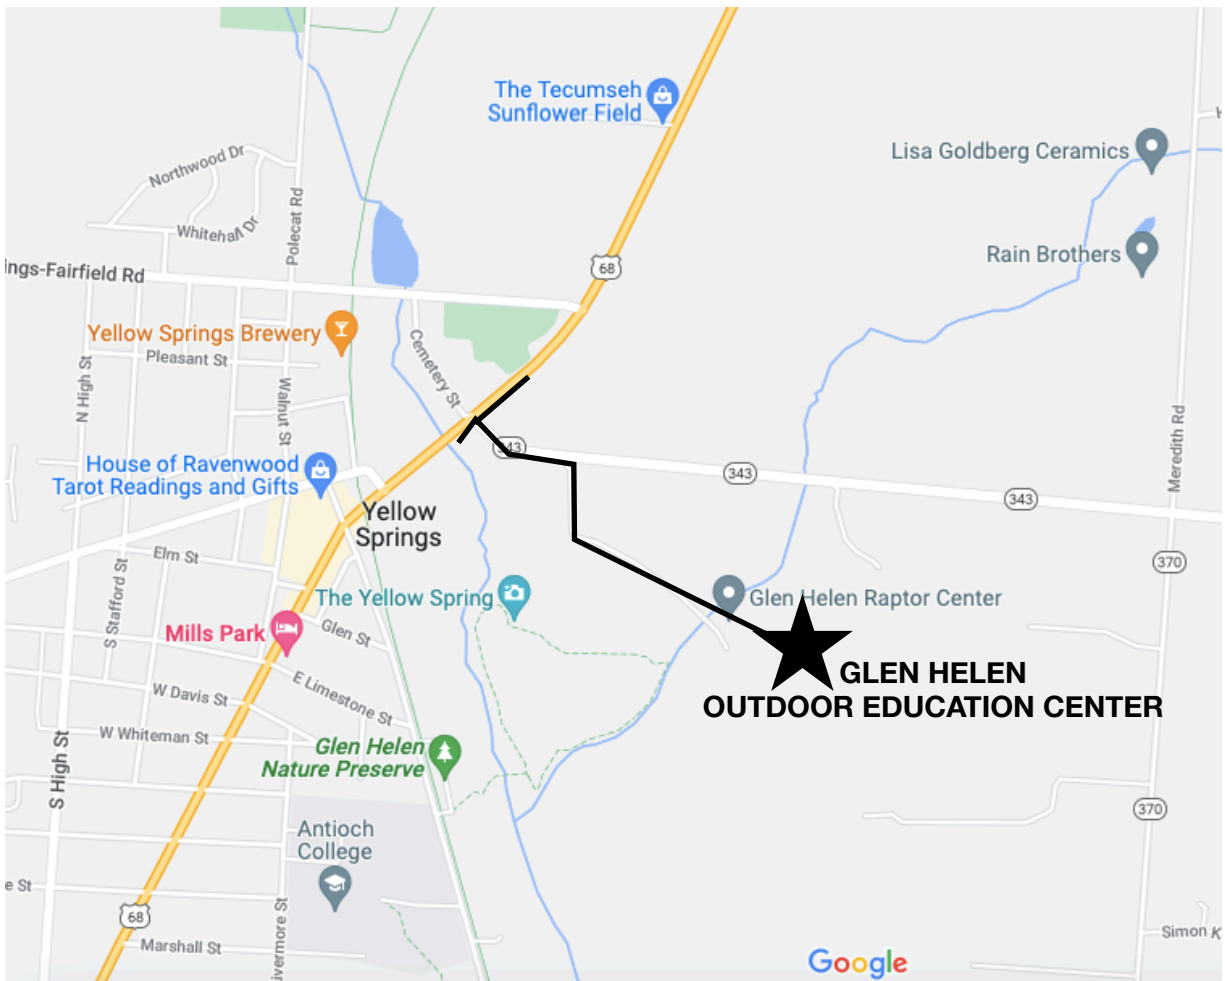

Glen Helen Outdoor Education Center Campus Map

Directions to Glen Helen Outdoor Education Center

Our address:

1075 State Route 343

Yellow Springs, OH 45387

Once you turn off State Route 343, drive past the first parking lot, follow the road toward the left, toward signs for the Outdoor Education Center (OEC) and Raptor Center. Once you go over the little bridge, you'll pass the Raptor Center (yellow building) on your left. Please follow the "y" to the right up the hill to the OEC (green lodge) and follow the loop to park in front of the green yurt (Opossum Hut). Please call 937-767-7648 if you need assistance!