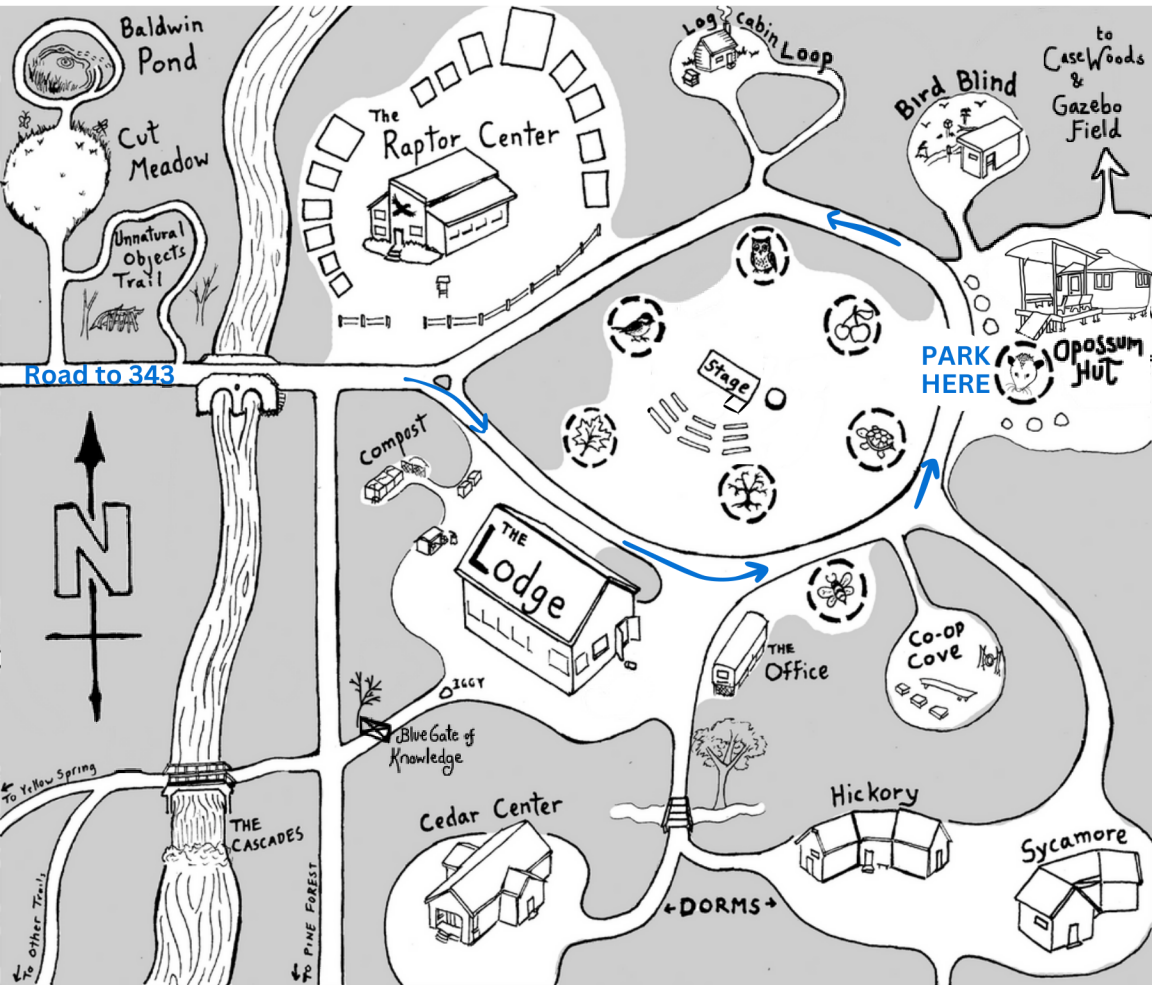

Glen Helen Outdoor Education Center Campus Map

Directions to Glen Helen Outdoor Education Center

Our address:

1075 State Route 343

Yellow Springs, OH 45387

Once you turn off State Route 343, drive past the first parking lot, follow the road toward the left, toward signs for the Outdoor Education Center (OEC) and Raptor Center. Once you go over the little bridge, you'll pass the Raptor Center (yellow building) on your left. Please follow the "y" to the right up the hill to the OEC (green lodge) and follow the loop to park in front of the green yurt (Opossum Hut). Please call 937-767-7648 if you need assistance!